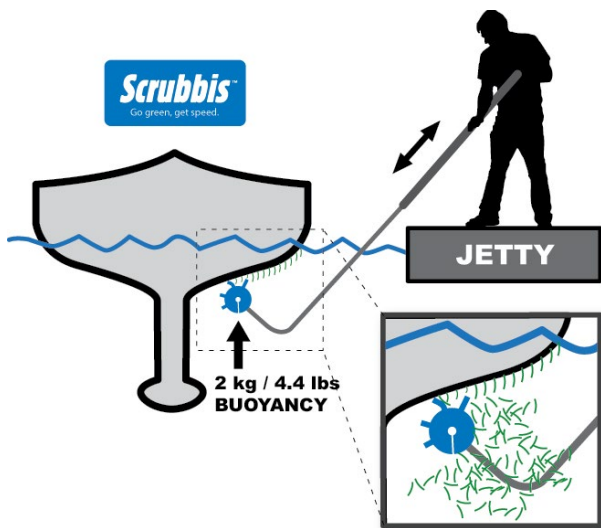

SCRUBBIS

An innovative tool to clean the boat hull in a timely and effective manner. The cleaning head has a buoyancy force attached to the telescopic handle, the head is equipped with flexible scrapers that effectively clean the hull. The fouling is soft and has not hardened against the hull while the boat is still in the water. The buoyancy acting on the thin strip scrapers makes the scratch force very high and effective. It will also remove barnacles in the early stages. Scrubbis is environment friendly. Using scrubbis instead of toxic paints is the solution to a major environmental problem. It's foldable and easy to stow away in the boat with the detachable cleaning head and telescopic handle. Always available when needed! Scubbis can make your boat up to 25% faster! A clean hull creates lower friction in the water. A 35 foot sailing boat is cleaned within 15 minutes! Suitable for all types of boats from sailing boats to motor boats, small boats to big boats over 15 tons.

Product Code:

Large

SCRUBBIS-L

Tack Rags & Cloths

Handy sized tack rags coated with light adhesive to collect and remove dust and dirt from surfaces prior to applying coatings.

Product Codes:

High Tack Pack of 10

MI-TACK1027

Medium Tack Pack of 50

MI-TACK1090

43x31cm Pack of 25

MI-TACKSC

Paint Strainers

Paint Strainers High Resistance to solvent and water, filter extends to the tip of the filter, so all paint is filtered. 190 mu is suitable for use with Ravilakk. 125 mu is suitable for use with two pack paint. 400mu is suitable for use with high viscosity paint systems.

Product Codes:

125MU Pack of 10

MI-PAINTFILT125-10

190MU Pack of 10

MI-PAINTFILT190-10

400MU Cotton Mesh Pack of 100

MI-PAINTFILT400-100

Body Filler Spreaders

General purpose body filler spreaders for use with all types of filler

Product Codes:

Pack of 10

MI-SPREAD-10

Offering Full Technical Support

01692 406822

Station Road, Worstead, North Walsham, NR28 9RZ

sales@marineindustrial.co.uk

www.marineindustrial.co.uk